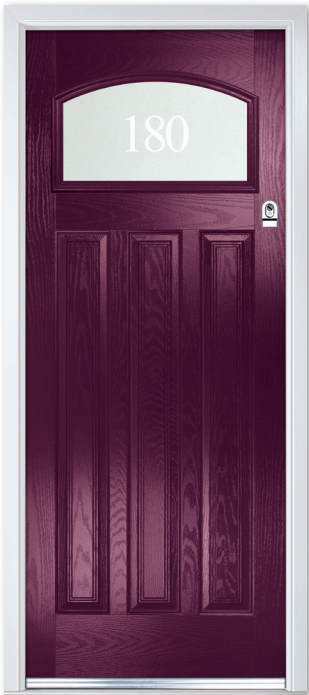

Composite Crown
Colour Premium Purple Violet
Glass Sandblasted Clear Number
Furniture Brushed Stainless Steel