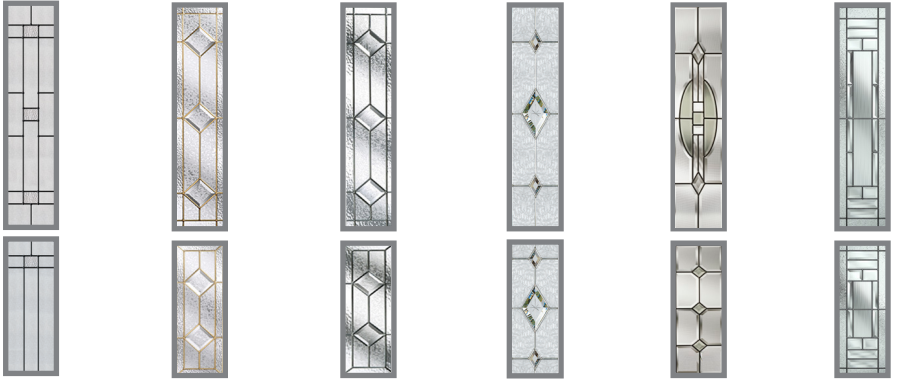

Tate   Simplicity Brass   Simplicity Zinc   Trio Diamond   Reflections   New Orleans