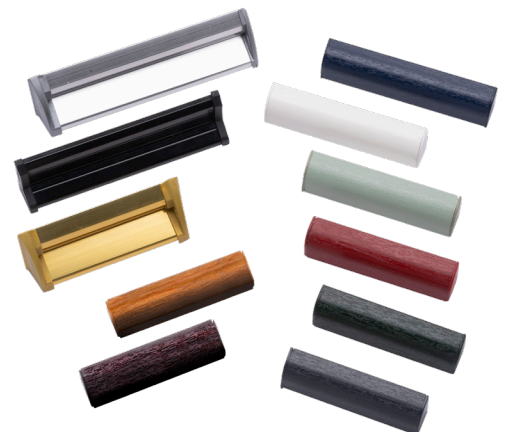

KNOCKERS

Bullring Knocker

- Chrome
- Black
- Gold
- Bright Bronze
- Graphite
- Antique Black

Slimline Urn Knocker (Viewer optional)

- Chrome
- Black
- White
- Gold
- Bright Bronze
- Graphite

Urn Knocker (Viewer optional)

- Chrome
- Black
- White
- Gold
- Bright Bronze
- Graphite

Doctors Knocker

- Chrome
- Gold

Architectural Knocker

- Chrome
- Black
- Gold
- Bright Bronze
- Graphite
- Antique Black

Scroll Knocker

- Chrome
- Black
- White
- Gold

Ingot Knocker

- Brushed Stainless Steel*

HINGES

SFS 2D-C

White as standard

- White
- Chrome
- Matt Chrome
- Black
- Gold
- Brown
- Anthracite Grey

WEATHERBARS

Gold and silver effect weatherbars are fitted as standard. However, a range of weatherbars are available in a variety of colours, including premium, to complement your chosen door.