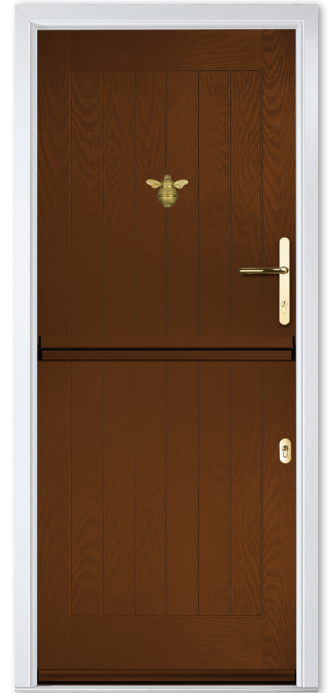

Rustic Stable Solid
Colour Premium Oak
Furniture Gold /Brass Bee