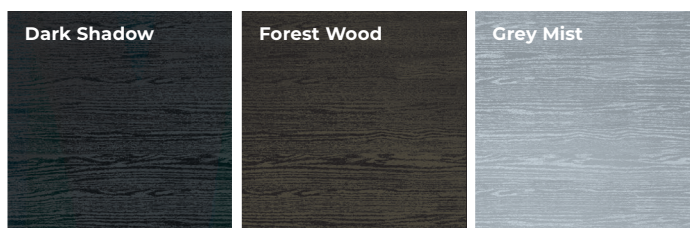

EXCLUSIVE SELECT COLOURS

Colours only available on Select Solid doors.

*Oak and Rosewood are NOT a match to a foiled frame and will be noticeably different.