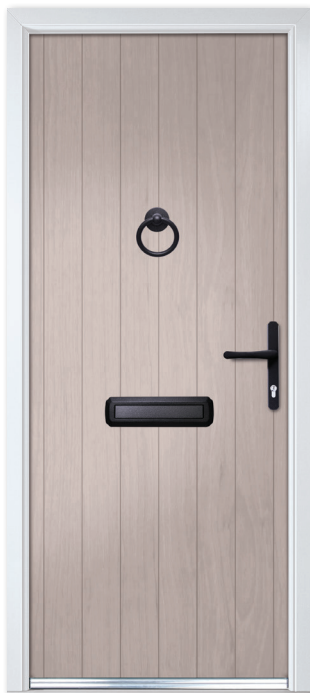

Cottage Solid
Colour Premium Natural Silk
Furniture Heritage Antique Black