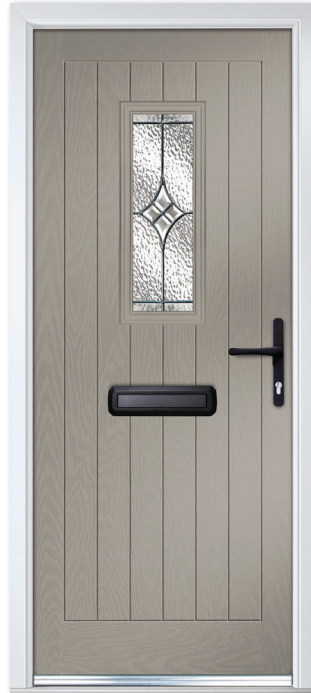

**Rustic Cottage Large
Rectangle**

Colour Premium Goosewing Grey
Glass Platinum Elegance
Furniture Heritage Antique Black