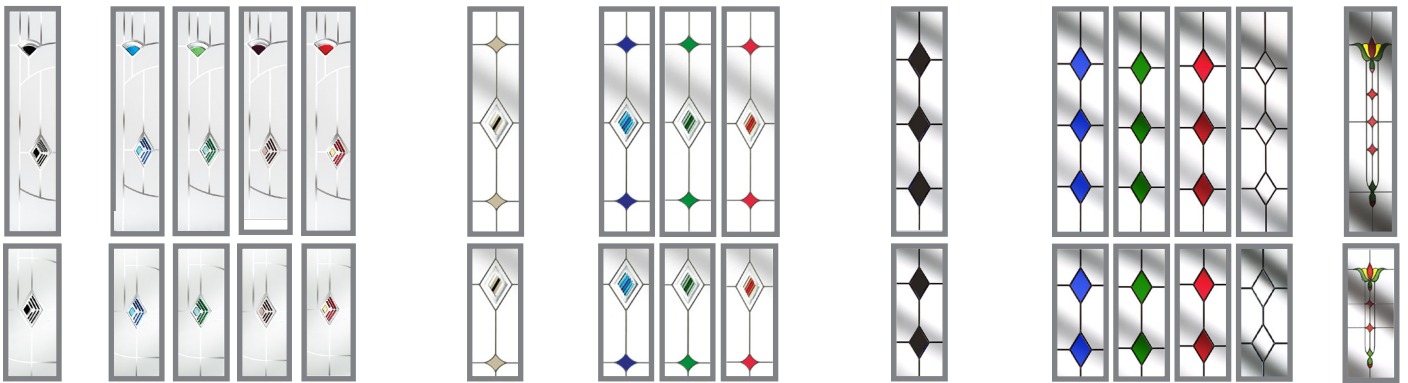

Murano Black   Also available in: Blue, Green, Purple, Red   Fusion Jewel Black / Beige   Also available in: Blue, Green, Red   Colour Diamond Black   Also available in: Blue, Green, Red, Clear   Resin Fleur