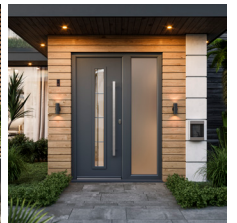

WHY CHOOSE A COMPOSITE DOOR?

04

COMPOSITE DOOR BENEFITS

06

EXCELLENT INSULATION

07

SECURITY FEATURES

08

MADE IN BRITAIN

CHOOSE YOUR DOOR STYLE

10

DOOR COLLECTIONS OVERVIEW

12

CLASSIC COLLECTION

28

COTTAGE COLLECTION

34

CONTEMPORARY COLLECTION

38

DESIGNER COLLECTION

CHOOSE YOUR OPTIONS

42

COLOUR OPTIONS

44

EXCLUSIVE GLASS DESIGNS

48

GLASS OPTIONS

62

HARDWARE OPTIONS

66

SAFE AND SECURE

MAINTAIN YOUR DOOR

68

DOOR MAINTENANCE