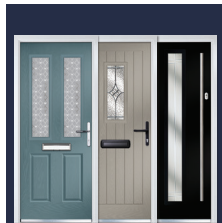

CHOOSE YOUR DOOR STYLE

10

DOOR COLLECTIONS OVERVIEW